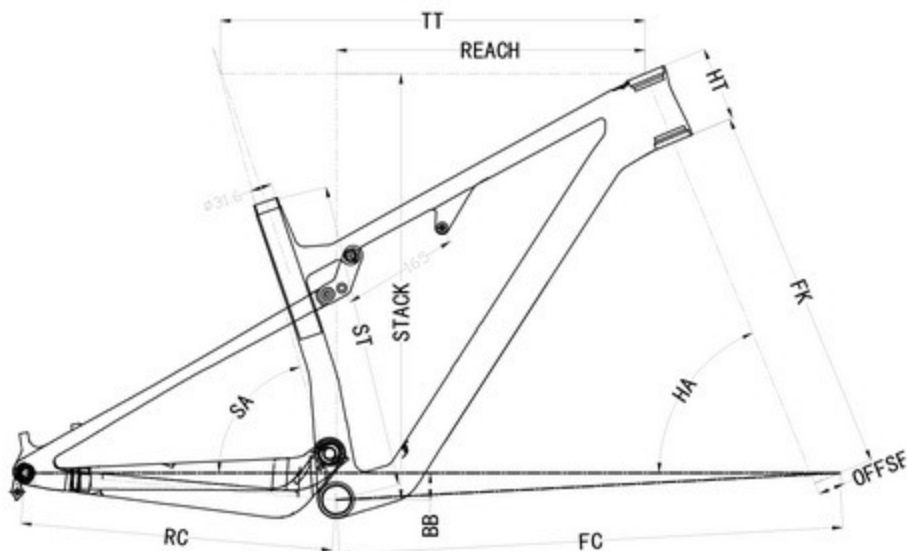

Type	29 BOOST MTB Frame
Frame	LE61
Material	Full Carbon (3K/12K/UD)
Headset	Upper 1-1/2 Down 1-1/2
Seat tube	ID:31.6/OD:34.9
BB Option	BSA73
Weight	1800+/-50g
Dropout	Carbon
Available size	15/17/19

避震器長165MML 避震器行程38MM  
後輪行程110MML 前叉行程120MML

SIZE	15	17	19
Horizontal upper tube length (mm)	571.5	599	626.5
Measured size (mm)	383	432	483
Seat tube angle (mm)	74.75°	74.75°	74.75°
Head tube angle (mm)	67.5°	67.5°	67.5°
Chain stay length (mm)	438	438	438
Fork pre-bend (mm)	38	38	38
Bottom bracket lowering (mm)	38	38	38
Wheelbase (mm)	1119.2	1147.6	1177
Head tube length (mm)	95	105	115
Reach (mm)	410	435	460
Stack (mm)	592.5	601	611
FC (mm)	682	689	739.5